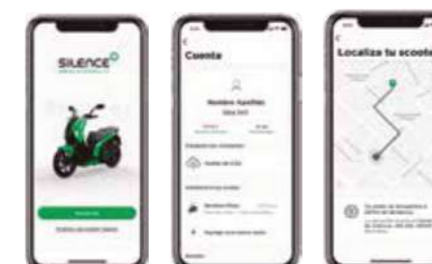

Silence App
My Silence